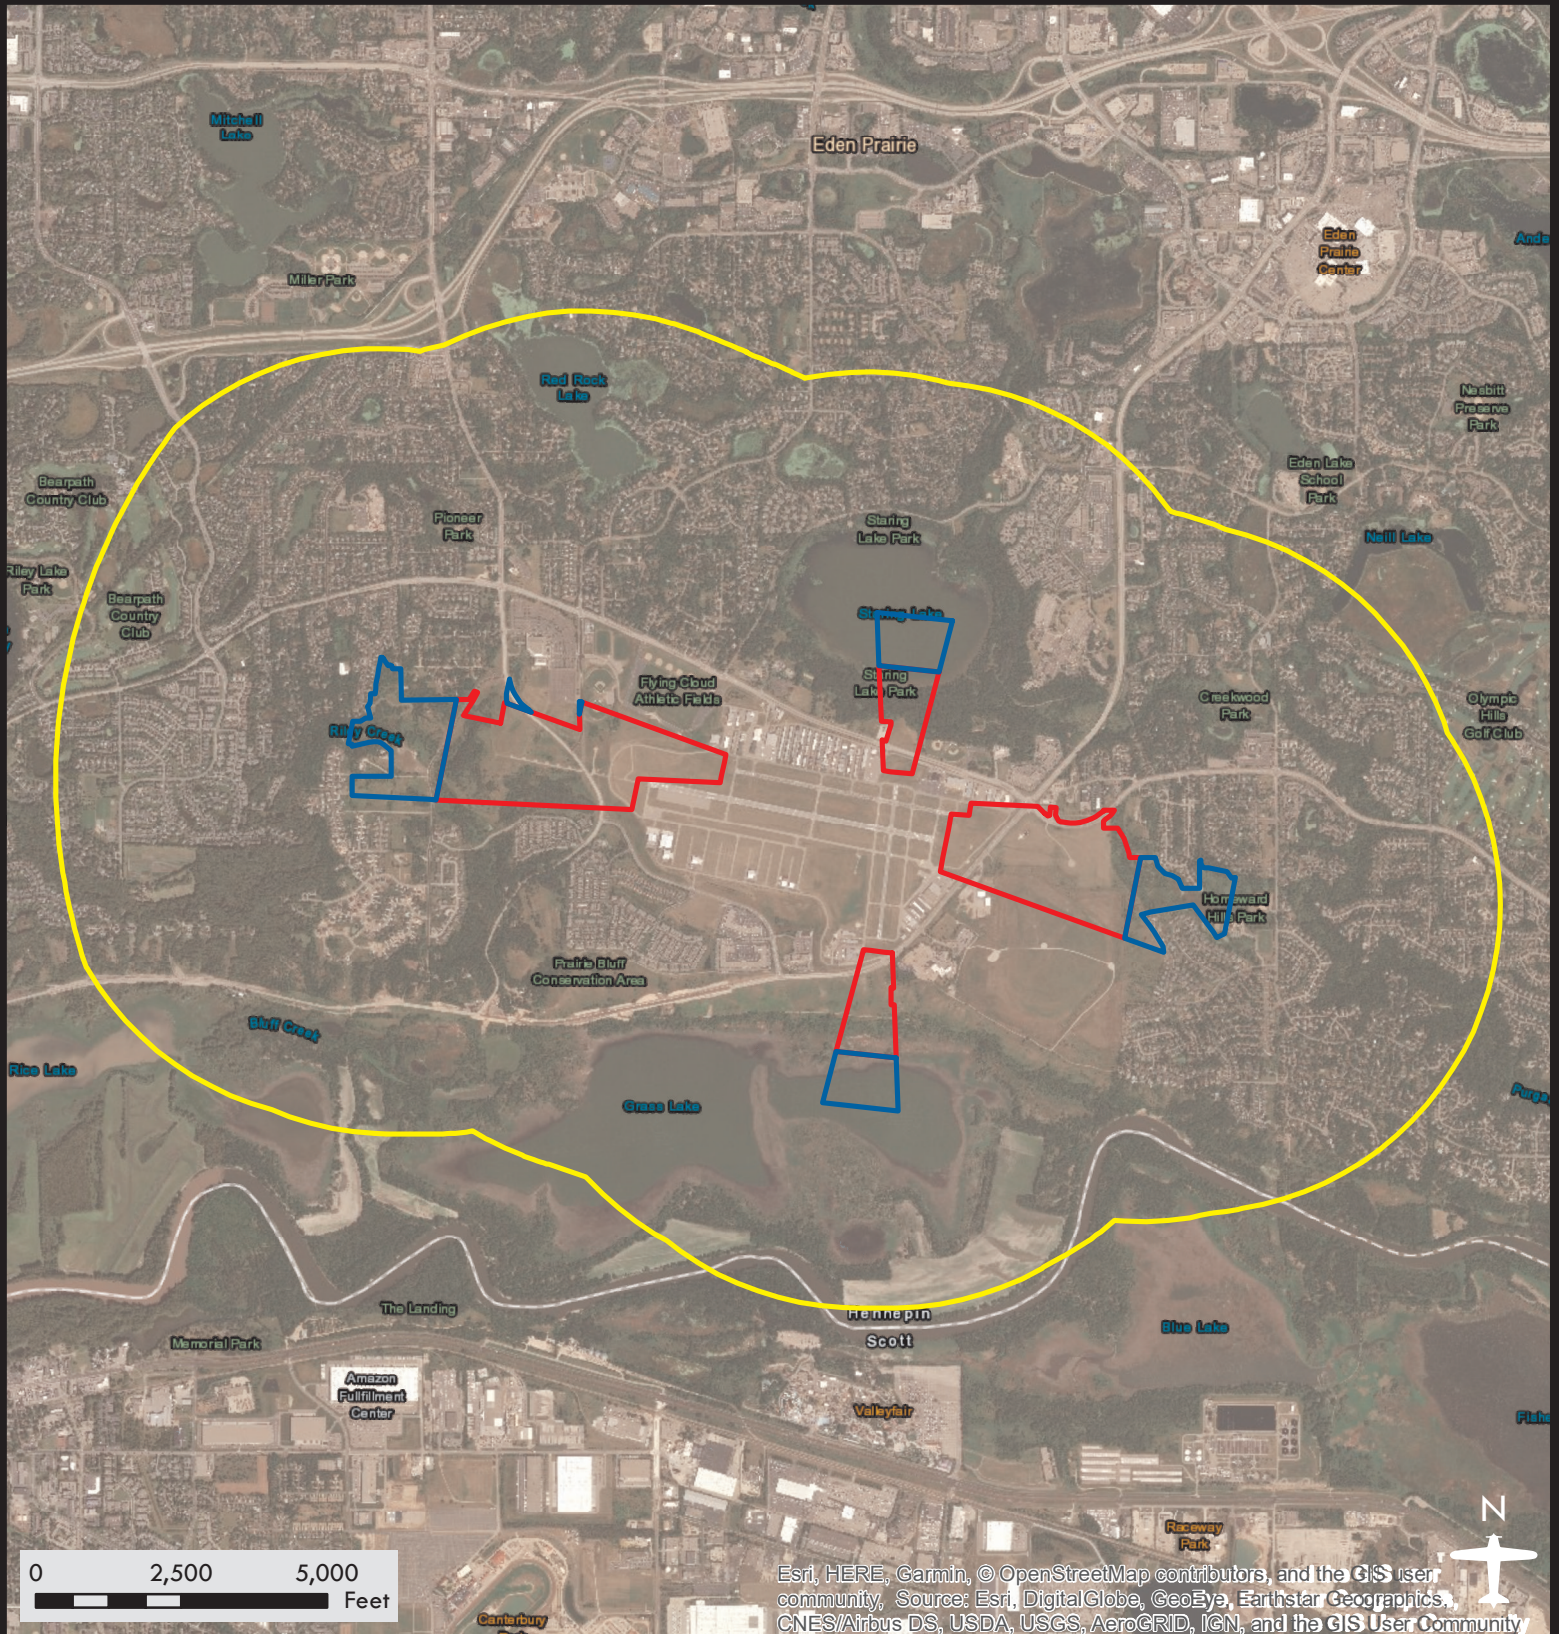

Flying Cloud Airport

Airport Safety Zones

Date: 04/10/2019

Legend

- Zone A
- Zone B
- Zone C
- Zone B1

DISCLAIMER: This is not an official zoning map. To view the official map and ordinance for this airport, please visit the Airport Zoning Information Warehouse at <https://www.dot.state.mn.us/aero/planning/zoning-warehouse.html>. The State of Minnesota makes no representations or warranties expressed or implied, with respect to the reuse of the data provided herewith regardless of its format or the means of its transmission. There is no guarantee or representation to the user as to the accuracy, currency, suitability, or reliability of this data for any purpose. The user accepts the data "as is." The State of Minnesota assumes no responsibility for loss or damage incurred as a result of any user's reliance on this data. All maps and other material provided herein are protected by copyright. Permission is granted to copy and use the materials herein.