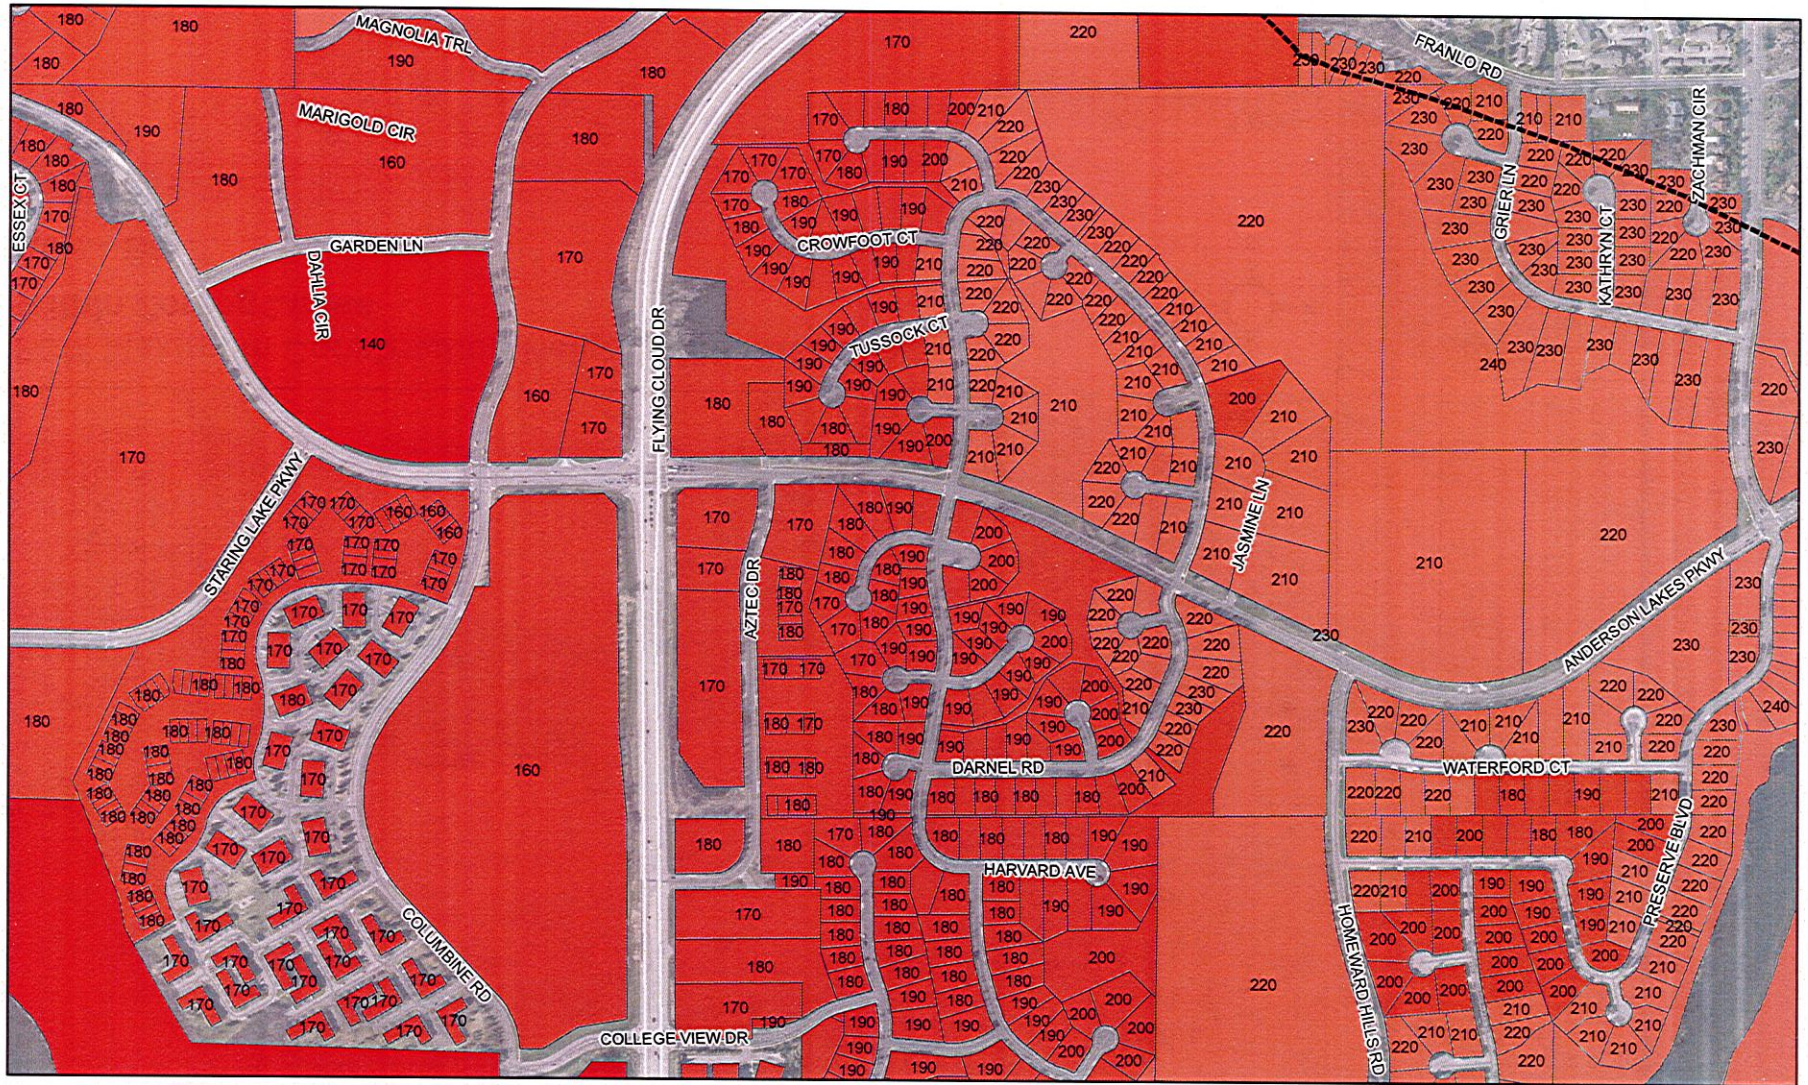

**FCM Maximum Construction Heights Without Permit
Within Zoning Limits**

MCH - B5