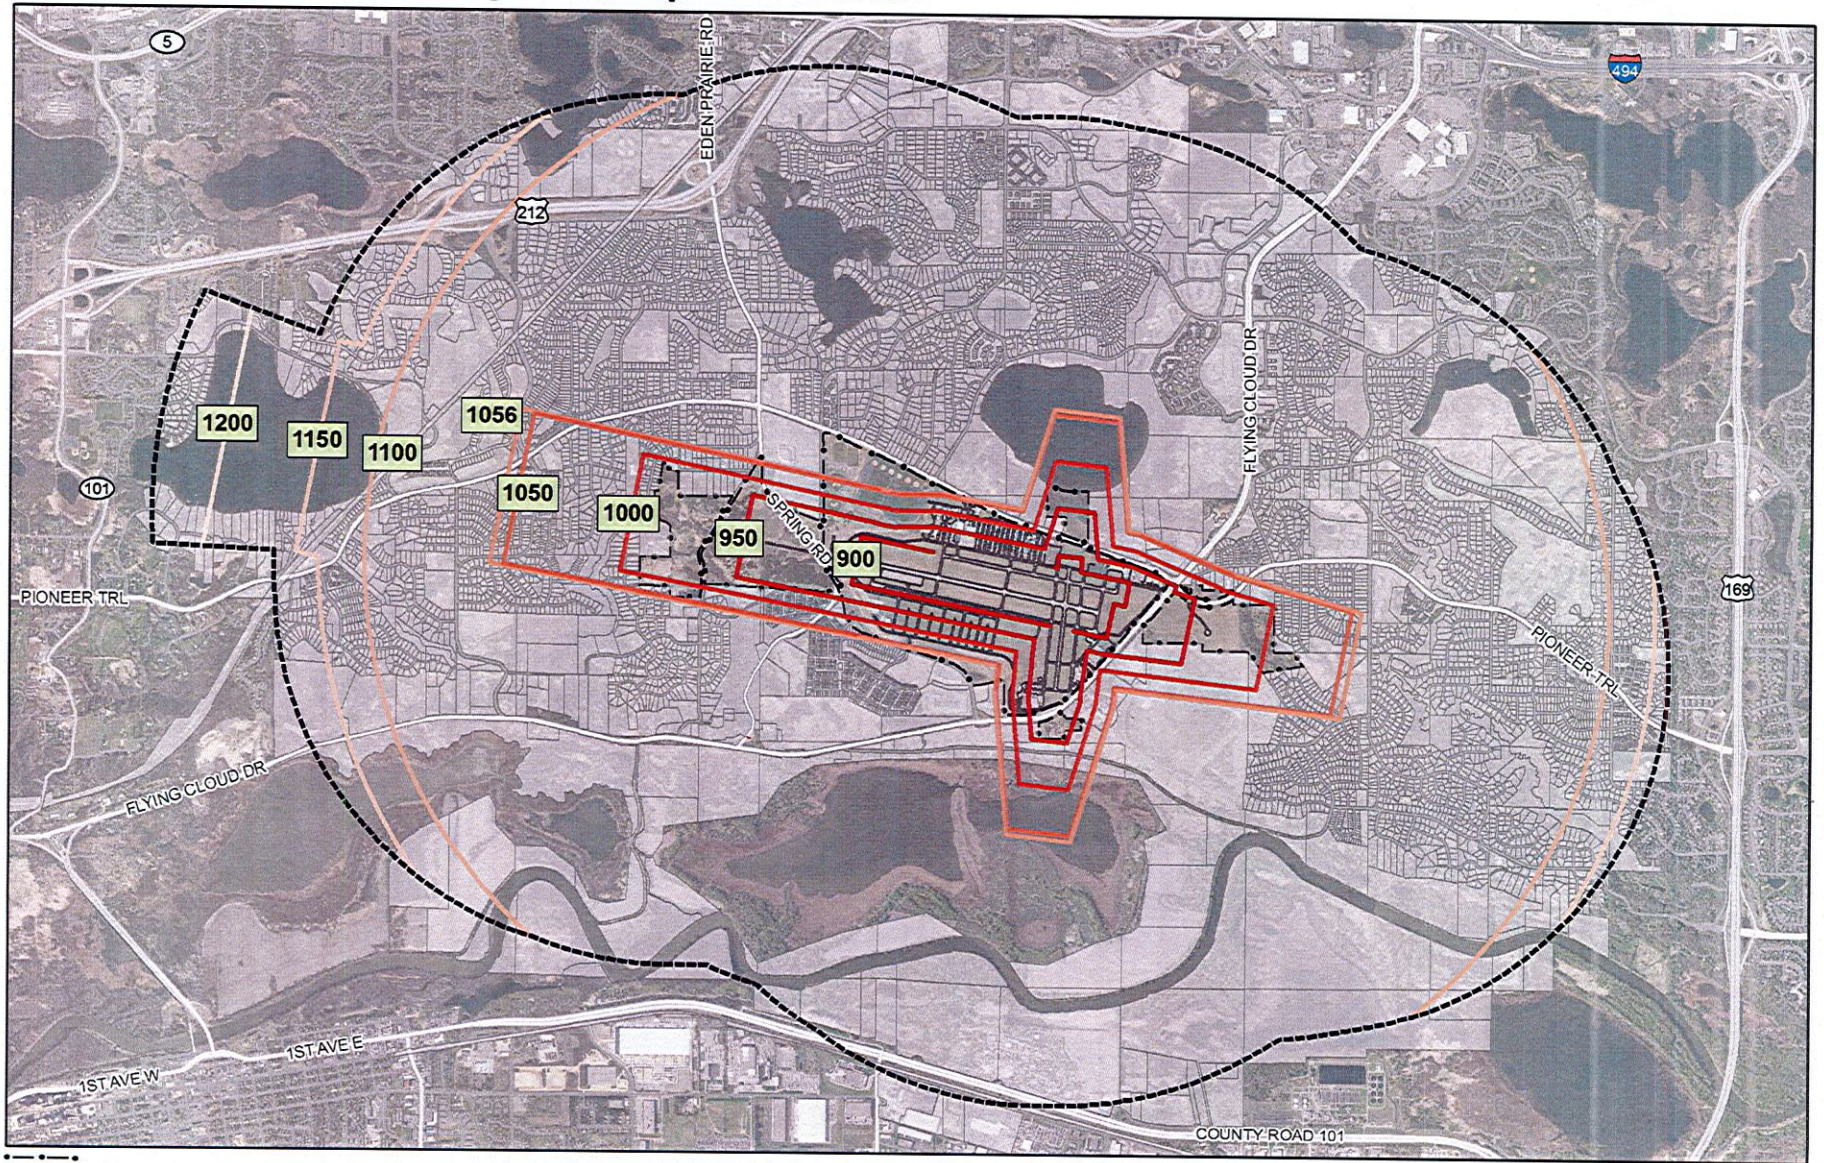

FCM Zoning Ordinance Exhibit A - Airport Boundary

--- FCM Property Line

**FCM Zoning Ordinance
Exhibit B - Safety Zone A**

FCM Property Line Runway Protection Zones (RPZ) Zone A Zone B

0 750 1,500 3,000 Feet

FCM Zoning Ordinance Exhibit C - Safety Zone B

FCM Property Line Runway Protection Zones (RPZ) Zone A Zone B

FCM Zoning Ordinance Exhibit D - Airport Boundary and Airspace Zoning Limits

--- FCM Property Line - - - Airspace Zoning Limit [Light Gray Box] Parcels Inside Zoning Limit

FCM Zoning Ordinance Exhibit E - Airport Boundary and Airspace Contours

FCM Zoning Ordinance Exhibit F - Airport Boundary and Safety Zoning Limit

--- FCM Property Line [Hatched Box] Safety Zoning Limit

FCM Airspace Zones Within Zoning Limits