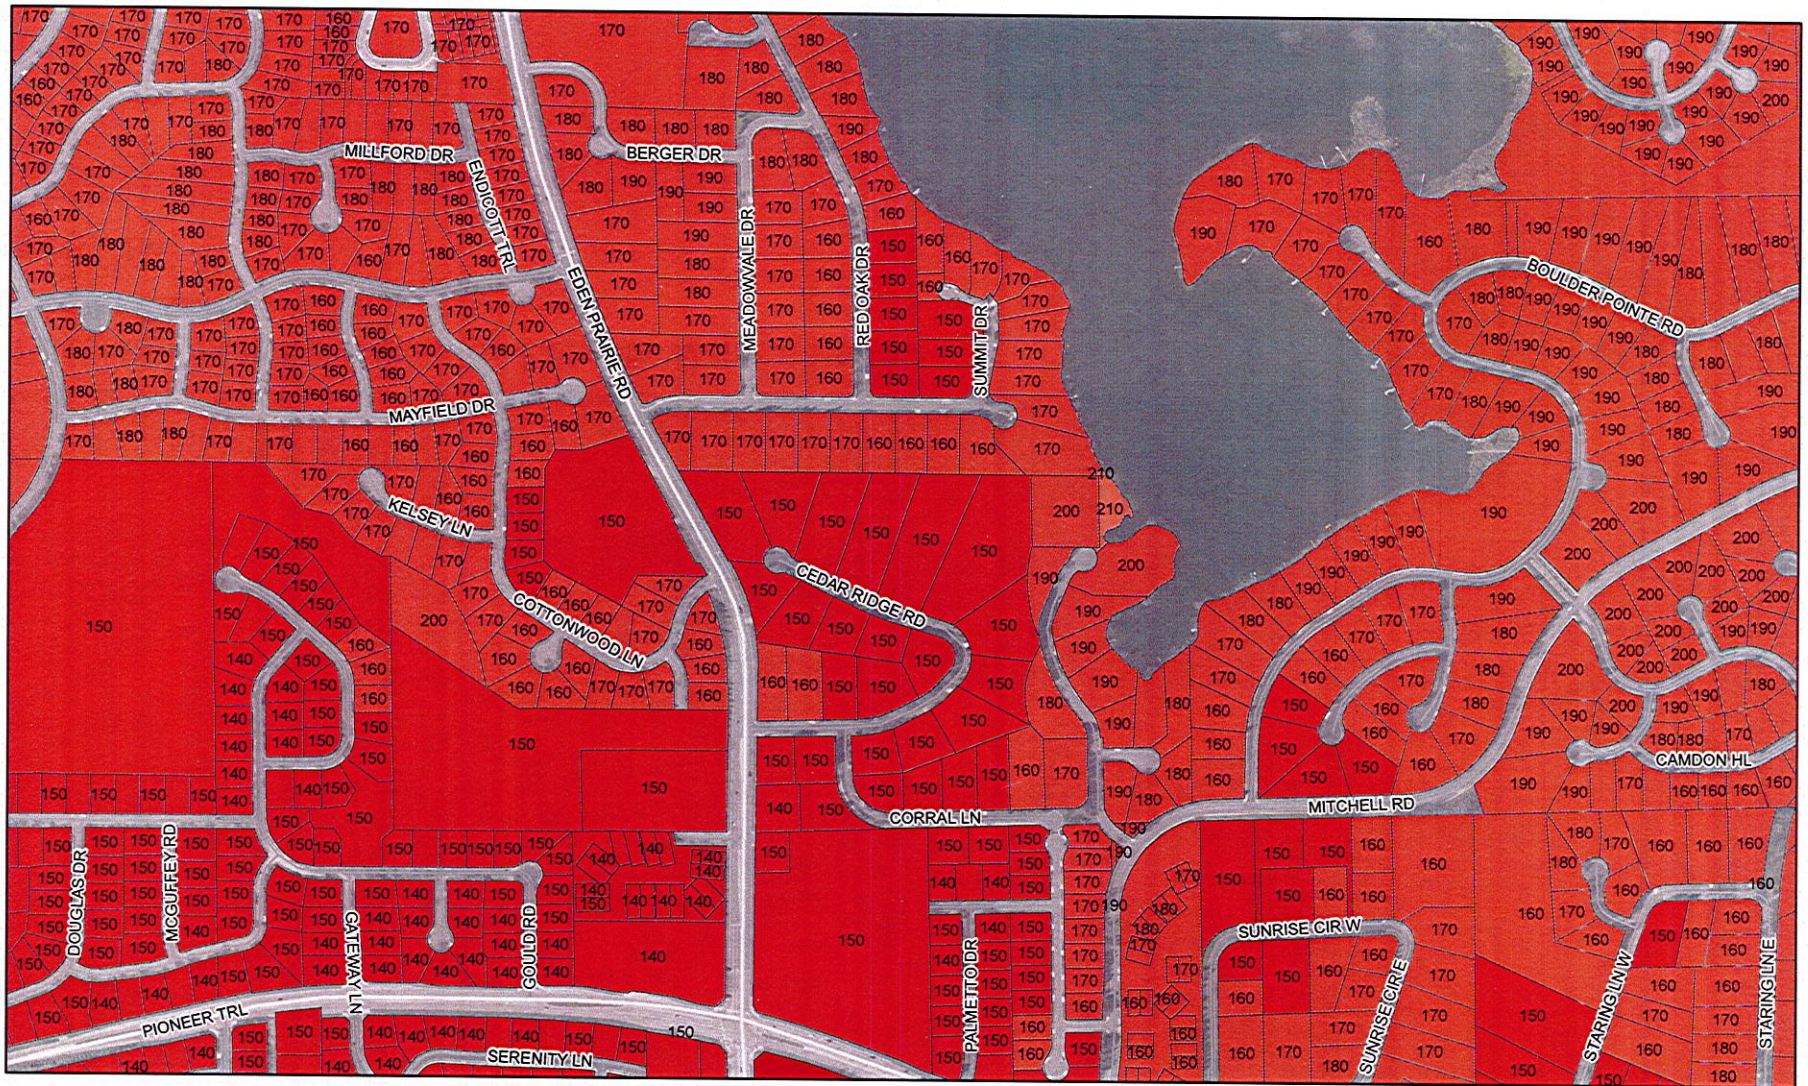

**FCM Maximum Construction Heights Without Permit
Within Zoning Limits**

MCH - B3